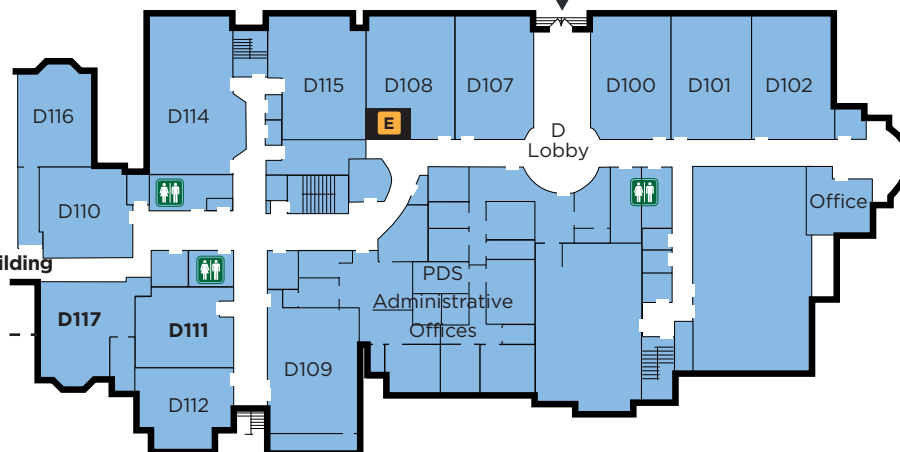

C
Basement

To D Building

To C Building

D
Basement

C
Building

B
Building

A
Building

To E Building

D
Building

LEGEND

- Restroom
- Elevator
- Entrance

Class	Room
Adult	
Acts 2:42	DB09
Cana	E111
Chapel Class	Chapel
College	w/ Crossroads
Community for Life	E115
Cornerstone	E105
Covenant Women's Bible Study	B Large Conference Room
Crossroads	Fellowship Hall (East Side)
Emmaus	D117
FaithWorks	Salmon Room
Fellowship Class	B100
Foundations/Refuge	DB11
Growing In Grace	DB02
International Christian Fellowship	D116
Jeb Russell Class	C310
Single Adults at Second	B101
Sojourners	Fellowship Hall (West Side)
Children/Youth	
Preschoolers	C101
Jr. Kindergarten	C102
Sr. Kindergarten	C103 & 104
1st Grade	C105
2nd Grade	C106
3rd Grade	C107
4th Grade	C108
5th Grade	C109
6th Grade (Quest)	E2121
Shine	N100 + N101
Jr. High	E2114
Sr. High	E2111