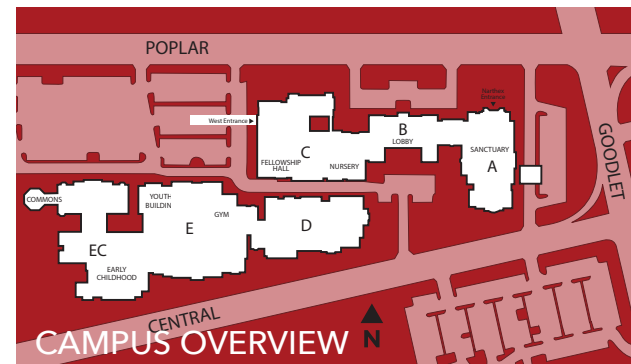

C
Basement

To D Building

To C Building

D
Basement

C
Building

B
Building

A
Building

To E Building

D
Building

LEGEND

- Restroom
- Elevator
- Entrance

Class	Room
Adult	
Acts 2:42	DB09
Cana	E111
Chapel Class	Chapel
College	w/ Crossroads
Community for Life	E115
Cornerstone	E105
Covenant Women's Bible Study	B Large Conference Room
Crossroads	Fellowship Hall (East Side)
Emmaus	D117
FaithWorks	Salmon Room
Fellowship Class	B100
Foundations/Refuge	DB11
Growing In Grace	DB02
International Christian Fellowship	D116
Jeb Russell Class	C310
Single Adults at Second	B101
Sojourners	Fellowship Hall (West Side)
Children/Youth	
Preschoolers	C101
Jr. Kindergarten	C102
Sr. Kindergarten	C103 & 104
1st Grade	C105
2nd Grade	C106
3rd Grade	C107
4th Grade	C108
5th Grade	C109
6th Grade (Quest)	E2121
Shine	N100 + N101
Jr. High	E2114
Sr. High	E2111