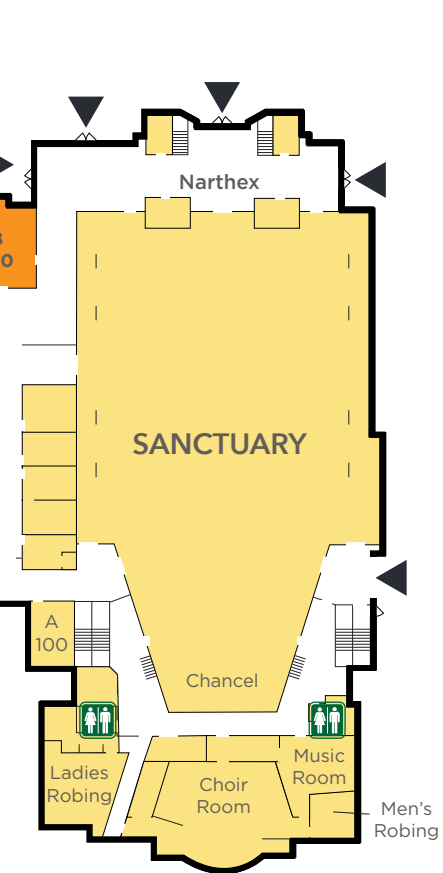

C
Basement

To D Building

To C Building

D
Basement

C
Building

B
Building

A
Building

To E Building

D
Building

LEGEND

- Restroom
- Elevator
- Entrance

Class	Room
Adult	
Acts 2:42	DB09
Cana	E111
Chapel Class	Chapel
College	w/ Crossroads
Community for Life	E115
Cornerstone	E105
Covenant Women's Bible Study	B Large Conference Room
Crossroads	Fellowship Hall (East Side)
Emmaus	D117
FaithWorks	Salmon Room
Fellowship Class	B100
Foundations/Refuge	DB11
Growing In Grace	DB02
International Christian Fellowship	D116
Jeb Russell Class	C310
Single Adults at Second	B101
Sojourners	Fellowship Hall (West Side)
Children/Youth	
Preschoolers	C101
Jr. Kindergarten	C102
Sr. Kindergarten	C103 & 104
1st Grade	C105
2nd Grade	C106
3rd Grade	C107
4th Grade	C108
5th Grade	C109
6th Grade (Quest)	E2121
Shine	N100 + N101
Jr. High	E2114
Sr. High	E2111