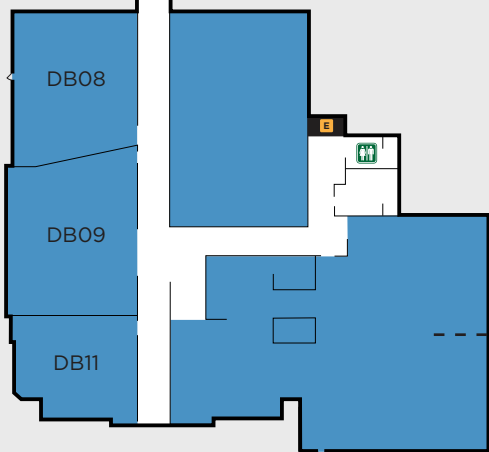

C
Basement

To D Building

To C Building

D
Basement

C
Building

B
Building

A
Building

To E Building

D
Building

LEGEND

- Restroom
- Elevator
- Entrance

Class	Room
Adult	
Acts 2:42	DB09
Cana	E111
Chapel Class	Chapel
College	w/ Crossroads
Community for Life	E115
Cornerstone	E105
Covenant Women's Bible Study	B Large Conference Room
Crossroads	Fellowship Hall (East Side)
Emmaus	D117
FaithWorks	Salmon Room
Fellowship Class	B100
Foundations/Refuge	DB11
Growing In Grace	DB02
International Christian Fellowship	D116
Jeb Russell Class	C310
Single Adults at Second	B101
Sojourners	Fellowship Hall (West Side)
Children/Youth	
Preschoolers	C101
Jr. Kindergarten	C102
Sr. Kindergarten	C103 & 104
1st Grade	C105
2nd Grade	C106
3rd Grade	C107
4th Grade	C108
5th Grade	C109
6th Grade (Quest)	E2121
Shine	N100 + N101
Jr. High	E2114
Sr. High	E2111