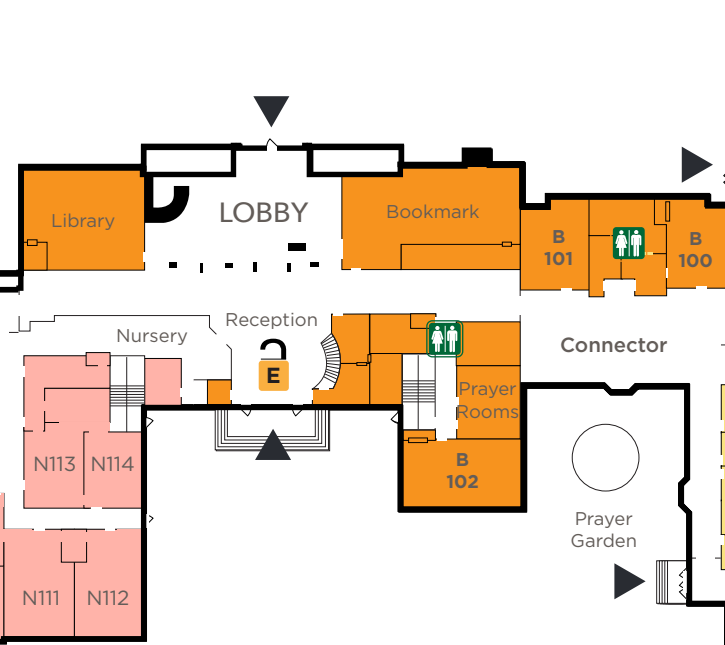

C
Basement

To D Building

To C Building

D
Basement

C
Building

B
Building

A
Building

To E Building

D
Building

LEGEND

- Restroom
- Elevator
- Entrance

Class	Room
Adult	
Acts 2:42	DB09
Cana	E111
Chapel Class	Chapel
College	w/ Crossroads
Community for Life	E115
Cornerstone	E105
Covenant Women's Bible Study	B Large Conference Room
Crossroads	Fellowship Hall (East Side)
Emmaus	D117
FaithWorks	Salmon Room
Fellowship Class	B100
Foundations/Refuge	DB11
Growing In Grace	DB02
International Christian Fellowship	D116
Jeb Russell Class	C310
Single Adults at Second	B101
Sojourners	Fellowship Hall (West Side)
Children/Youth	
Preschoolers	C101
Jr. Kindergarten	C102
Sr. Kindergarten	C103 & 104
1st Grade	C105
2nd Grade	C106
3rd Grade	C107
4th Grade	C108
5th Grade	C109
6th Grade (Quest)	E2121
Shine	N100 + N101
Jr. High	E2114
Sr. High	E2111