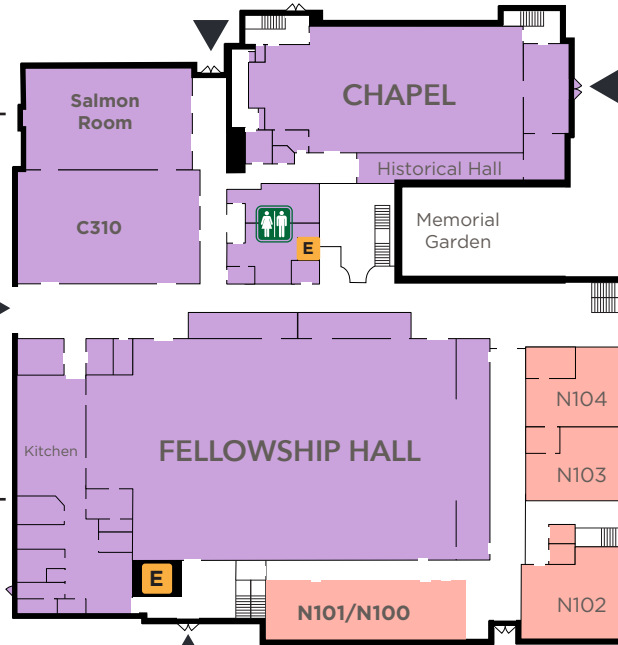

C
Basement

To D Building

To C Building

D
Basement

C
Building

B
Building

A
Building

To E Building

D
Building

LEGEND

- Restroom
- Elevator
- Entrance

Class	Room
Adult	
Acts 2:42	DB09
Cana	E111
Chapel Class	Chapel
College	w/ Crossroads
Community for Life	E115
Cornerstone	E105
Covenant Women's Bible Study	B Large Conference Room
Crossroads	Fellowship Hall (East Side)
Emmaus	D117
FaithWorks	Salmon Room
Fellowship Class	B100
Foundations/Refuge	DB11
Growing In Grace	DB02
International Christian Fellowship	D116
Jeb Russell Class	C310
Single Adults at Second	B101
Sojourners	Fellowship Hall (West Side)
Children/Youth	
Preschoolers	C101
Jr. Kindergarten	C102
Sr. Kindergarten	C103 & 104
1st Grade	C105
2nd Grade	C106
3rd Grade	C107
4th Grade	C108
5th Grade	C109
6th Grade (Quest)	E2121
Shine	N100 + N101
Jr. High	E2114
Sr. High	E2111