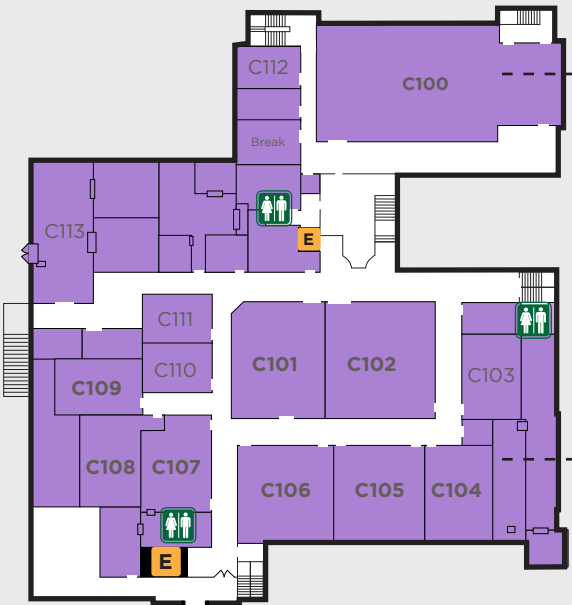

C
Basement

To D Building

To C Building

D
Basement

C
Building

B
Building

A
Building

To E Building

D
Building

LEGEND

- Restroom
- Elevator
- Entrance

Class	Room
Adult	
Acts 2:42	DB09
Cana	E111
Chapel Class	Chapel
College	w/ Crossroads
Community for Life	E115
Cornerstone	E105
Covenant Women's Bible Study	B Large Conference Room
Crossroads	Fellowship Hall (East Side)
Emmaus	D117
FaithWorks	Salmon Room
Fellowship Class	B100
Foundations/Refuge	DB11
Growing In Grace	DB02
International Christian Fellowship	D116
Jeb Russell Class	C310
Single Adults at Second	B101
Sojourners	Fellowship Hall (West Side)
Children/Youth	
Preschoolers	C101
Jr. Kindergarten	C102
Sr. Kindergarten	C103 & 104
1st Grade	C105
2nd Grade	C106
3rd Grade	C107
4th Grade	C108
5th Grade	C109
6th Grade (Quest)	E2121
Shine	N100 + N101
Jr. High	E2114
Sr. High	E2111