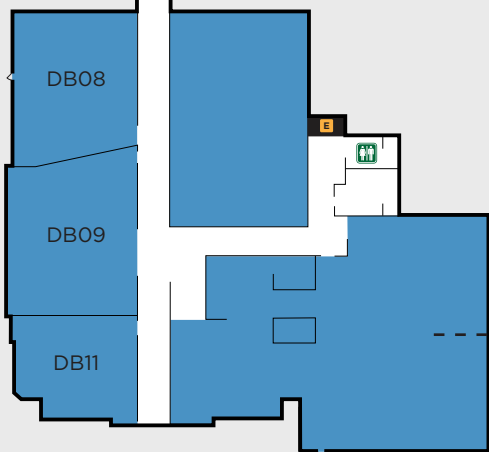

C
Basement

To D Building

To C Building

D
Basement

C
Building

B
Building

A
Building

To E Building

D
Building

LEGEND

- Restroom
- Elevator
- Entrance

Class	Room
<i>Adult</i>	
Acts 2:42	Salmon Room
Cana	E111
Chapel Class	Chapel
College	w/ Crossroads
Community for Life	E115
Cornerstone	E105
Covenant Women's Bible Study	B Large Conference Room
Crossroads	Fellowship Hall (East Side)
Emmaus	D117
FaithWorks	DB09
Fellowship Class	B100
Foundations (w/ Refuge)	DB11
Growing In Grace	DB02
International Christian Fellowship	D116
Jeb Russell Class	C310
The Refuge (w/ Foundations)	DB11
Single Adults at Second	B101
Sojourners	Fellowship Hall (West Side)
<i>Children/Youth</i>	
Preschoolers	C101
Jr. Kindergarten	C102
Sr. Kindergarten	C103 & 104
1st Grade	C105
2nd Grade	C106
3rd Grade	C107
4th Grade	C108
5th Grade	C109
6th Grade (Quest)	E2121
Shine	N100 + N101
Jr. High	E2114
Sr. High	E2111