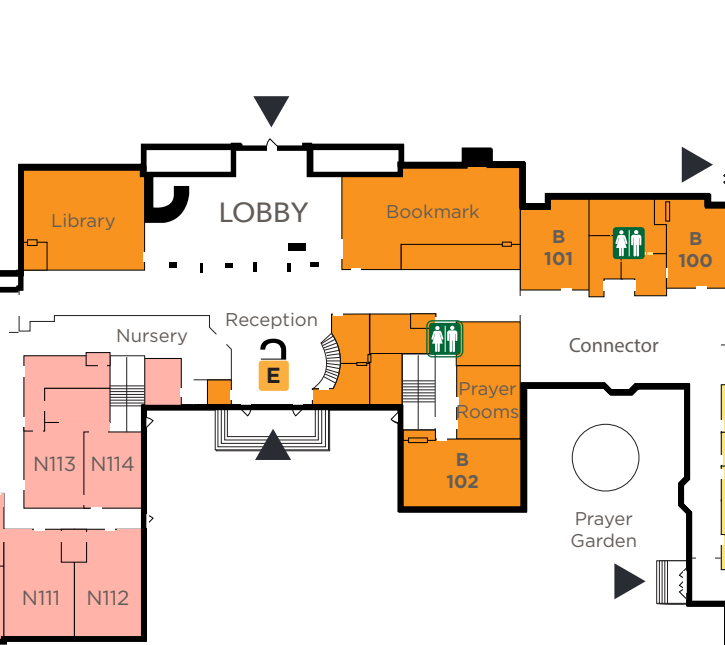

C
Basement

To D Building

To C Building

D
Basement

C
Building

B
Building

A
Building

To E Building

D
Building

LEGEND

- Restroom
- Elevator
- Entrance

Class	Room
<i>Adult</i>	
Acts 2:42	Salmon Room
Cana	E111
Chapel Class	Chapel
College	w/ Crossroads
Community for Life	E115
Cornerstone	E105
Covenant Women's Bible Study	B Large Conference Room
Crossroads	Fellowship Hall (East Side)
Emmaus	D117
FaithWorks	DB09
Fellowship Class	B100
Foundations (w/ Refuge)	DB11
Growing In Grace	DB02
International Christian Fellowship	D116
Jeb Russell Class	C310
The Refuge (w/ Foundations)	DB11
Single Adults at Second	B101
Sojourners	Fellowship Hall (West Side)
<i>Children/Youth</i>	
Preschoolers	C101
Jr. Kindergarten	C102
Sr. Kindergarten	C103 & 104
1st Grade	C105
2nd Grade	C106
3rd Grade	C107
4th Grade	C108
5th Grade	C109
6th Grade (Quest)	E2121
Shine	N100 + N101
Jr. High	E2114
Sr. High	E2111