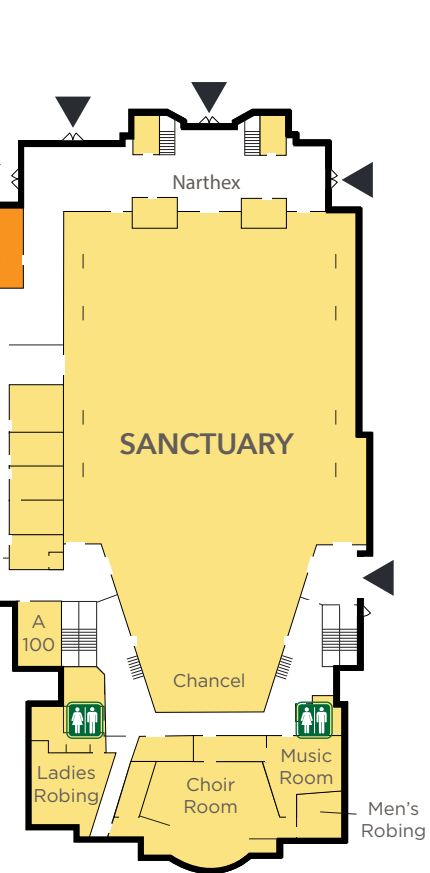

C
Basement

To D Building

To C Building

D
Basement

C
Building

B
Building

A
Building

To E Building

D
Building

LEGEND

- Restroom
- Elevator
- Entrance

Class	Room
<i>Adult</i>	
Acts 2:42	Salmon Room
Cana	E111
Chapel Class	Chapel
College	w/ Crossroads
Community for Life	E115
Cornerstone	E105
Covenant Women's Bible Study	B Large Conference Room
Crossroads	Fellowship Hall (East Side)
Emmaus	D117
FaithWorks	DB09
Fellowship Class	B100
Foundations (w/ Refuge)	DB11
Growing In Grace	DB02
International Christian Fellowship	D116
Jeb Russell Class	C310
The Refuge (w/ Foundations)	DB11
Single Adults at Second	B101
Sojourners	Fellowship Hall (West Side)
<i>Children/Youth</i>	
Preschoolers	C101
Jr. Kindergarten	C102
Sr. Kindergarten	C103 & 104
1st Grade	C105
2nd Grade	C106
3rd Grade	C107
4th Grade	C108
5th Grade	C109
6th Grade (Quest)	E2121
Shine	N100 + N101
Jr. High	E2114
Sr. High	E2111