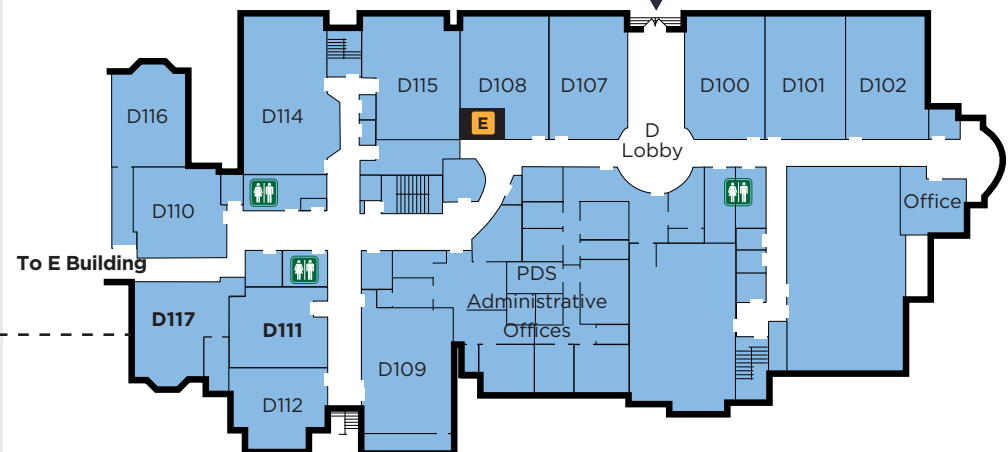

C
Basement

To D Building

To C Building

D
Basement

C
Building

B
Building

A
Building

To E Building

D
Building

LEGEND

- Restroom
- Elevator
- Entrance

Class	Room
<i>Adult</i>	
Acts 2:42	Salmon Room
Cana	E111
Chapel Class	Chapel
College	w/ Crossroads
Community for Life	E115
Cornerstone	E105
Covenant Women's Bible Study	B Large Conference Room
Crossroads	Fellowship Hall (East Side)
Emmaus	D117
FaithWorks	DB09
Fellowship Class	B100
Foundations (w/ Refuge)	DB11
Growing In Grace	DB02
International Christian Fellowship	D116
Jeb Russell Class	C310
The Refuge (w/ Foundations)	DB11
Single Adults at Second	B101
Sojourners	Fellowship Hall (West Side)
<i>Children/Youth</i>	
Preschoolers	C101
Jr. Kindergarten	C102
Sr. Kindergarten	C103 & 104
1st Grade	C105
2nd Grade	C106
3rd Grade	C107
4th Grade	C108
5th Grade	C109
6th Grade (Quest)	E2121
Shine	N100 + N101
Jr. High	E2114
Sr. High	E2111