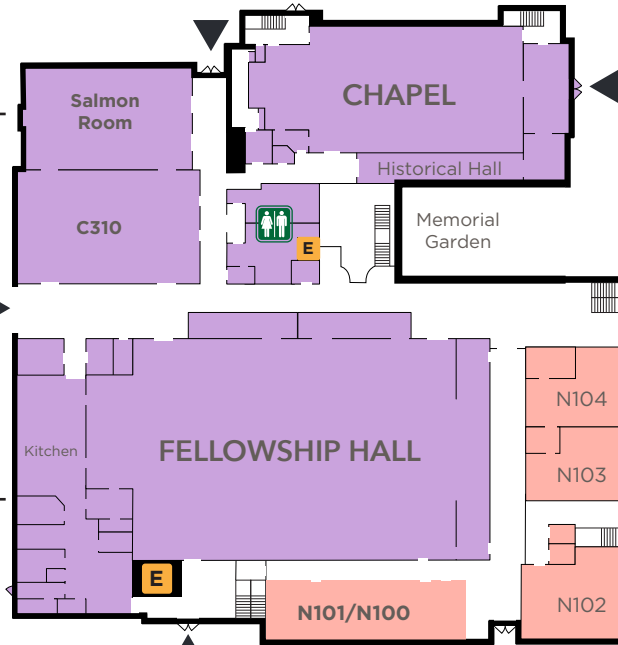

C
Basement

To D Building

To C Building

D
Basement

C
Building

B
Building

A
Building

To E Building

D
Building

LEGEND

- Restroom
- Elevator
- Entrance

Class	Room
<i>Adult</i>	
Acts 2:42	Salmon Room
Cana	E111
Chapel Class	Chapel
College	w/ Crossroads
Community for Life	E115
Cornerstone	E105
Covenant Women's Bible Study	B Large Conference Room
Crossroads	Fellowship Hall (East Side)
Emmaus	D117
FaithWorks	DB09
Fellowship Class	B100
Foundations (w/ Refuge)	DB11
Growing In Grace	DB02
International Christian Fellowship	D116
Jeb Russell Class	C310
The Refuge (w/ Foundations)	DB11
Single Adults at Second	B101
Sojourners	Fellowship Hall (West Side)
<i>Children/Youth</i>	
Preschoolers	C101
Jr. Kindergarten	C102
Sr. Kindergarten	C103 & 104
1st Grade	C105
2nd Grade	C106
3rd Grade	C107
4th Grade	C108
5th Grade	C109
6th Grade (Quest)	E2121
Shine	N100 + N101
Jr. High	E2114
Sr. High	E2111