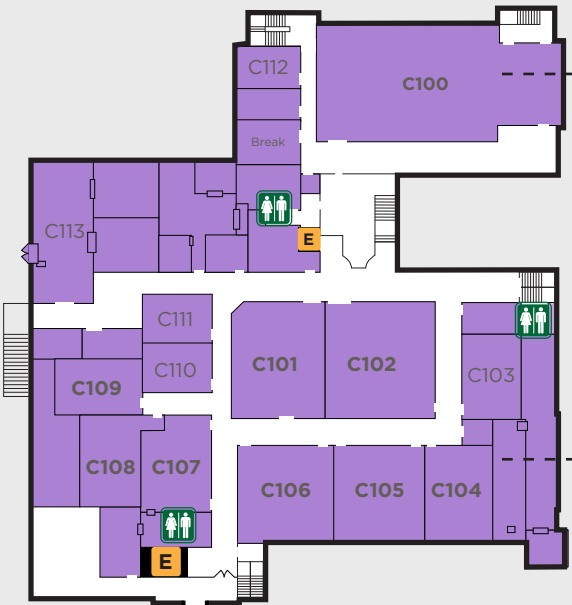

C
Basement

To D Building

To C Building

D
Basement

C
Building

B
Building

A
Building

To E Building

D
Building

LEGEND

- Restroom
- Elevator
- Entrance

Class	Room
<i>Adult</i>	
Acts 2:42	Salmon Room
Cana	E111
Chapel Class	Chapel
College	w/ Crossroads
Community for Life	E115
Cornerstone	E105
Covenant Women's Bible Study	B Large Conference Room
Crossroads	Fellowship Hall (East Side)
Emmaus	D117
FaithWorks	DB09
Fellowship Class	B100
Foundations (w/ Refuge)	DB11
Growing In Grace	DB02
International Christian Fellowship	D116
Jeb Russell Class	C310
The Refuge (w/ Foundations)	DB11
Single Adults at Second	B101
Sojourners	Fellowship Hall (West Side)
<i>Children/Youth</i>	
Preschoolers	C101
Jr. Kindergarten	C102
Sr. Kindergarten	C103 & 104
1st Grade	C105
2nd Grade	C106
3rd Grade	C107
4th Grade	C108
5th Grade	C109
6th Grade (Quest)	E2121
Shine	N100 + N101
Jr. High	E2114
Sr. High	E2111