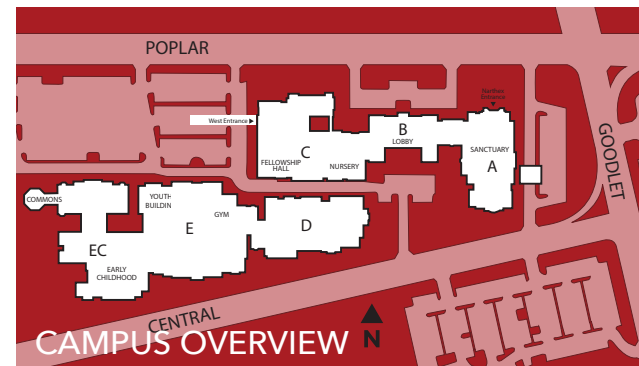

C
Basement

To D Building

To C Building

D
Basement

C
Building

B
Building

A
Building

To E Building

D
Building

LEGEND

- Restroom
- Elevator
- Entrance

Class	Room
<i>Adult</i>	
Acts 2:42	Salmon Room
Cana	E111
Chapel Class	Chapel
College	w/ Crossroads
Community for Life	E115
Cornerstone	E105
Covenant Women's Bible Study	B Large Conference Room
Crossroads	Fellowship Hall (East Side)
Emmaus	D117
FaithWorks	DB09
Fellowship Class	B100
Foundations (w/ Refuge)	DB11
Growing In Grace	DB02
International Christian Fellowship	D116
Jeb Russell Class	C310
The Refuge (w/ Foundations)	DB11
Single Adults at Second	B101
Sojourners	Fellowship Hall (West Side)
<i>Children/Youth</i>	
Preschoolers	C101
Jr. Kindergarten	C102
Sr. Kindergarten	C103 & 104
1st Grade	C105
2nd Grade	C106
3rd Grade	C107
4th Grade	C108
5th Grade	C109
6th Grade (Quest)	E2121
Shine	N100 + N101
Jr. High	E2114
Sr. High	E2111